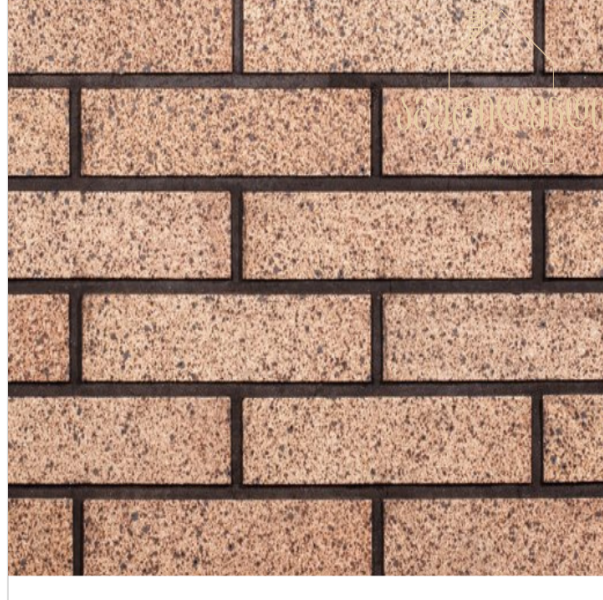

Georgia, Tbilisi, Akaki Tsereteli
140(Gorgia parking entrance)
+995 32 2 21 21 22
contact@aguriland.ge

Floor/facade Brick

Color:

Pinkish

Category:

Facade Fireclay Bricks

Width cm:

30

Height cm:

70