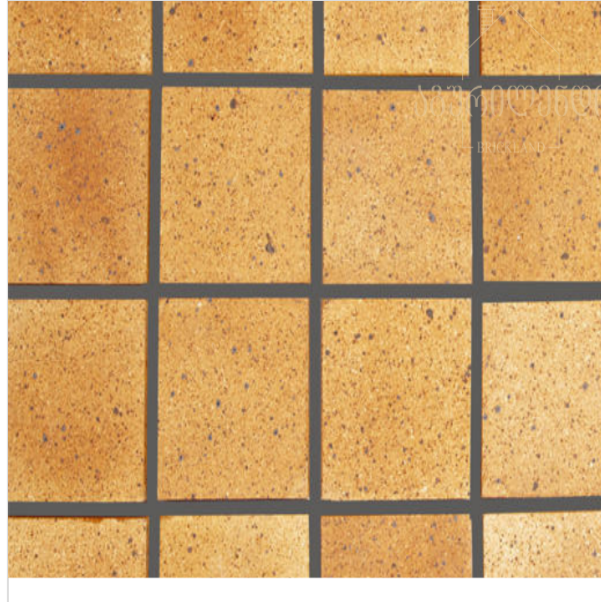

Georgia, Tbilisi, Akaki Tsereteli
140(Gorgia parking entrance)
+995 32 2 21 21 22
contact@aguriland.ge

Floor/facade Brick

Color:

Light Terracotta Orange

Category:

Pavers/Floorings

Width cm:

25