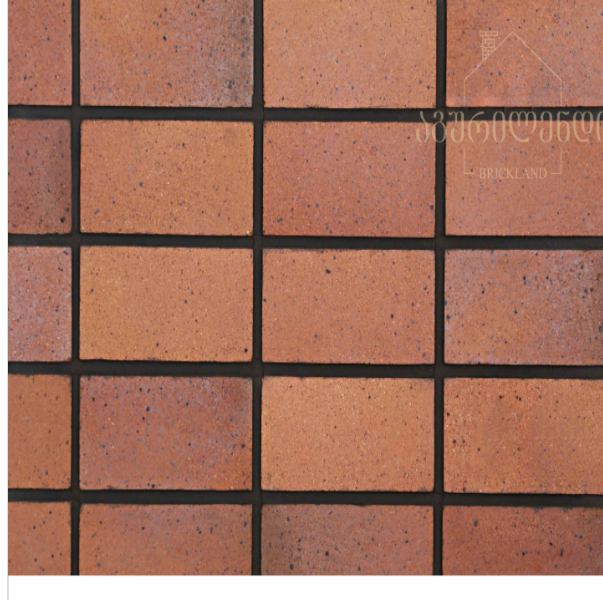

Georgia, Tbilisi, Akaki Tsereteli  
140(Gorgia parking entrance)  
+995 32 2 21 21 22  
contact@aguriland.ge

---

Facade Brick

**Color:**

Terracotta Orange

**Category:**

Pavers/Floorings

**Width cm:**

25

**Height cm:**

85