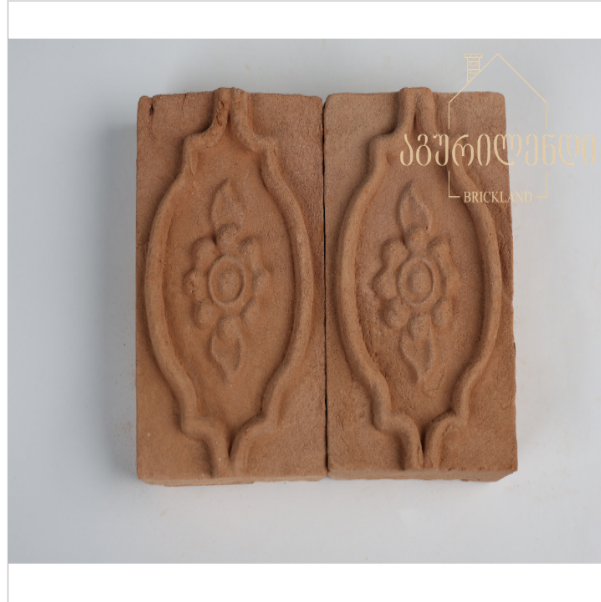

Georgia, Tbilisi, Akaki Tsereteli
140(Gorgia parking entrance)
+995 32 2 21 21 22
contact@aguriland.ge

Traditional handmade ornamental brick

Color:

Beige

Category:

Brick Ornaments

Width cm:

40

Height cm:

90