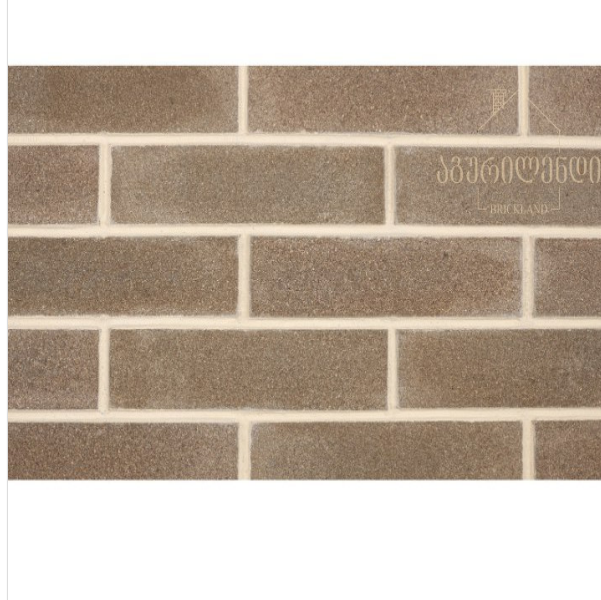

Georgia, Tbilisi, Akaki Tsereteli  
140(Gorgia parking entrance)  
+995 32 2 21 21 22  
contact@aguriland.ge

---

Facade Brick

**Color:**

Gray

**Category:**

Facade Fireclay Bricks

**Width cm:**