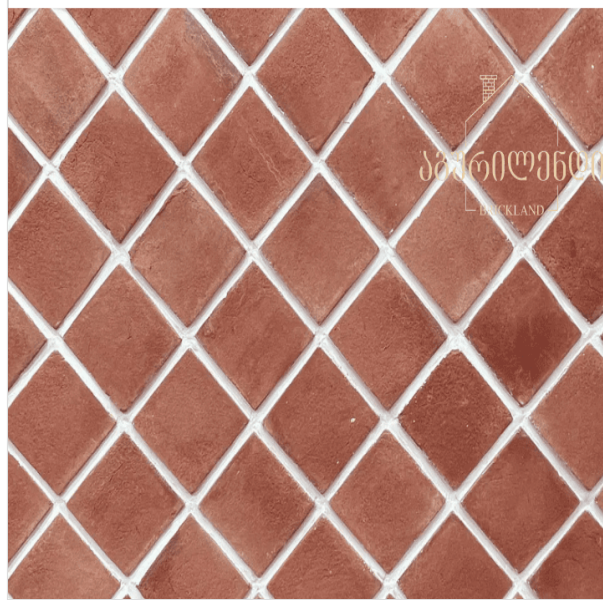

Georgia, Tbilisi, Akaki Tsereteli
140(Gorgia parking entrance)
+995 32 2 21 21 22
contact@aguriland.ge

Floor/facade Brick

Color:

Terracotta Red

Category:

Pavers/Floorings

Width cm:

30

Height cm:

200