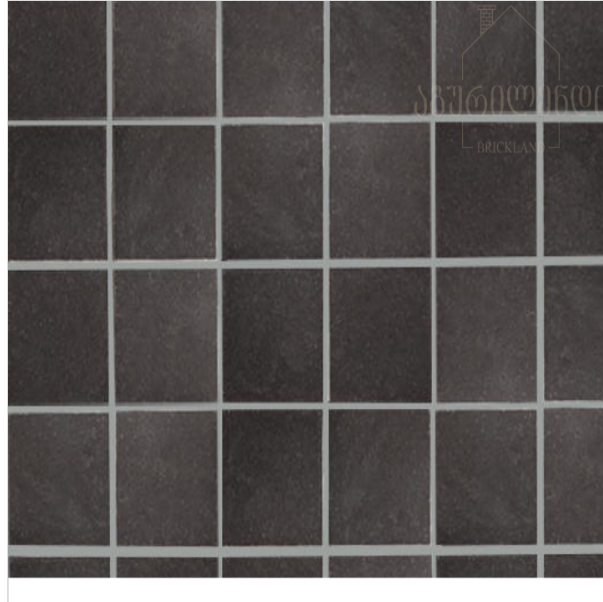

Georgia, Tbilisi, Akaki Tsereteli
140(Gorgia parking entrance)
+995 32 2 21 21 22
contact@aguriland.ge

Floor/facade Brick

Color:

Black

Category:

Pavers/Floorings

Width cm:

25