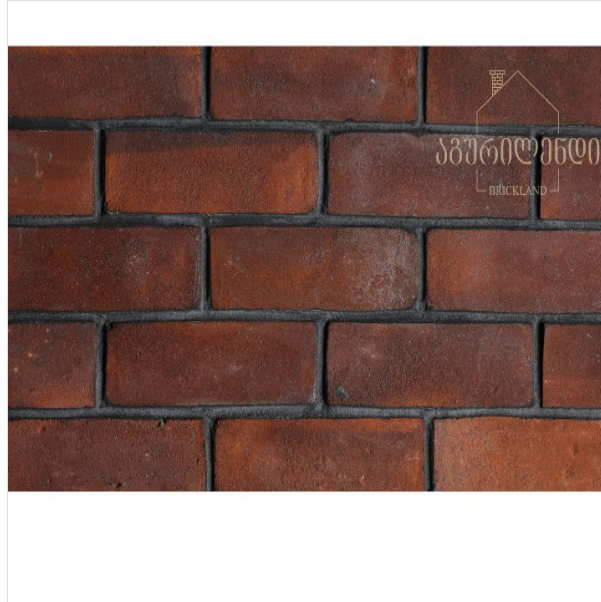

Georgia, Tbilisi, Akaki Tsereteli
140(Gorgia parking entrance)
+995 32 2 21 21 22
contact@aguriland.ge

Rustic Brick

Color:

Rust Color

Category:

Rustic

Width cm:

20

Height cm:

75