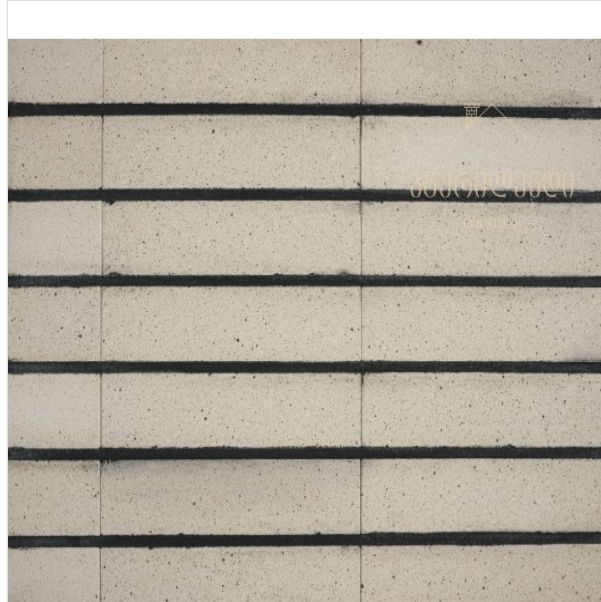

Georgia, Tbilisi, Akaki Tsereteli  
140(Gorgia parking entrance)  
+995 32 2 21 21 22  
contact@aguriland.ge

---

Facade Brick

**Color:**

White/light colors

**Category:**

Facade Fireclay Bricks

**Width cm:**

25

**Height cm:**

70