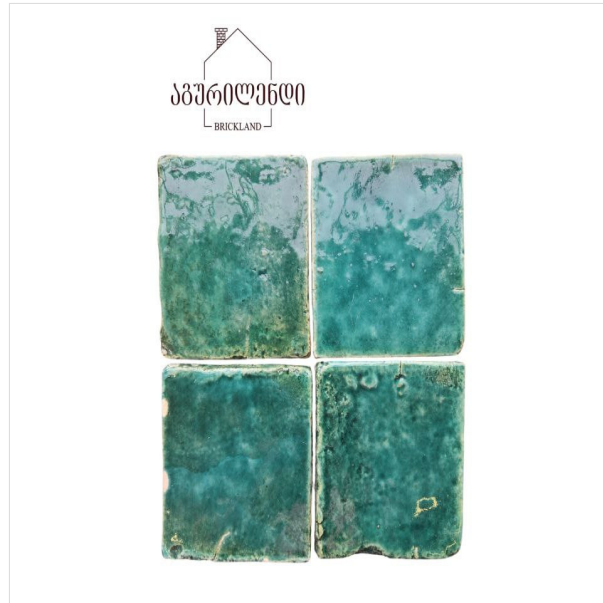

Georgia, Tbilisi, Akaki Tsereteli
140(Gorgia parking entrance)
+995 32 2 21 21 22
contact@aguriland.ge

Handmade glazed rustic

Color:

Glazed

Category:

Glazed Ceramic

Width cm:

15