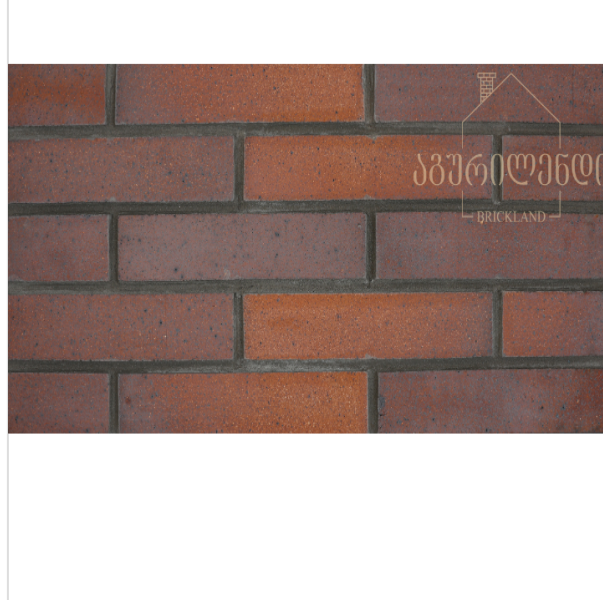

Georgia, Tbilisi, Akaki Tsereteli
140(Gorgia parking entrance)
+995 32 2 21 21 22
contact@aguriland.ge

Facade Brick

Color:

Dark Terracotta

Category:

Facade Fireclay Bricks

Width cm:

25